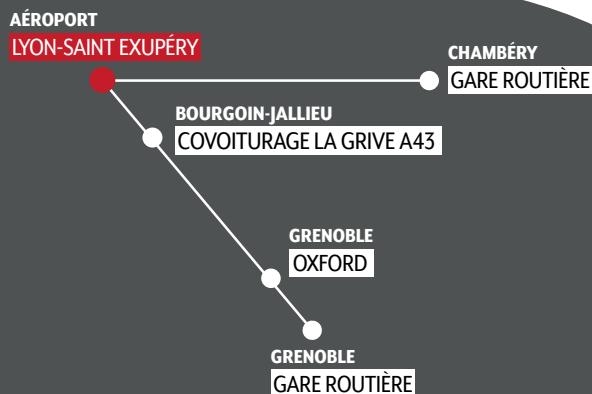

Horaires Navette aéroport

Airport Shuttle

TOILETTES

WIFI GRATUIT

SIÈGES CONFORTABLES
INCLINABLES

PRISES ÉLECTRIQUES
ET USB

Chambéry

GARE ROUTIÈRE

Aéroport

LYON-SAINT EXUPÉRY

Horaires du 4 avril au 19 avril 2026

CHAMBÉRY Gare routière	▶	LYON-SAINT EXUPÉRY Aéroport	JOURS DE CIRCULATION*
08:00		09:00	LMMJVSD
12:30		13:30	LMMJVSD
15:30		16:30	LMMJVSD

*Day of circulation : LMMJVSDF / MTWTFSS (Monday, Tuesday, Wednesday, Thursday, Friday, Saturday and Sunday)

LYON-SAINT EXUPÉRY Aéroport	▶	CHAMBÉRY Gare routière	JOURS DE CIRCULATION*
11:00		12:00	LMMJVSD
14:00		15:00	LMMJVSD
17:00		18:00	LMMJVSD

*Day of circulation : LMMJVSDF / MTWTFSS (Monday, Tuesday, Wednesday, Thursday, Friday, Saturday and Sunday)

CARTE DE NOS LIGNES

INFORMATIONS ET ACHAT DE BILLETS

Sur internet www.flixbus.fr

Sur l'application mobile FLIXBUS

Aux bornes automatiques de l'aéroport - Lyon-Saint Exupéry

Gare routière

1 square Paul Vidal

73000 Chambéry

Téléphone : 04 79 69 11 88

POUR TOUTES AUTRES DEMANDES

AUTOCARS FAURE

180 rue Garibaldi, 73 000 CHAMBÉRY